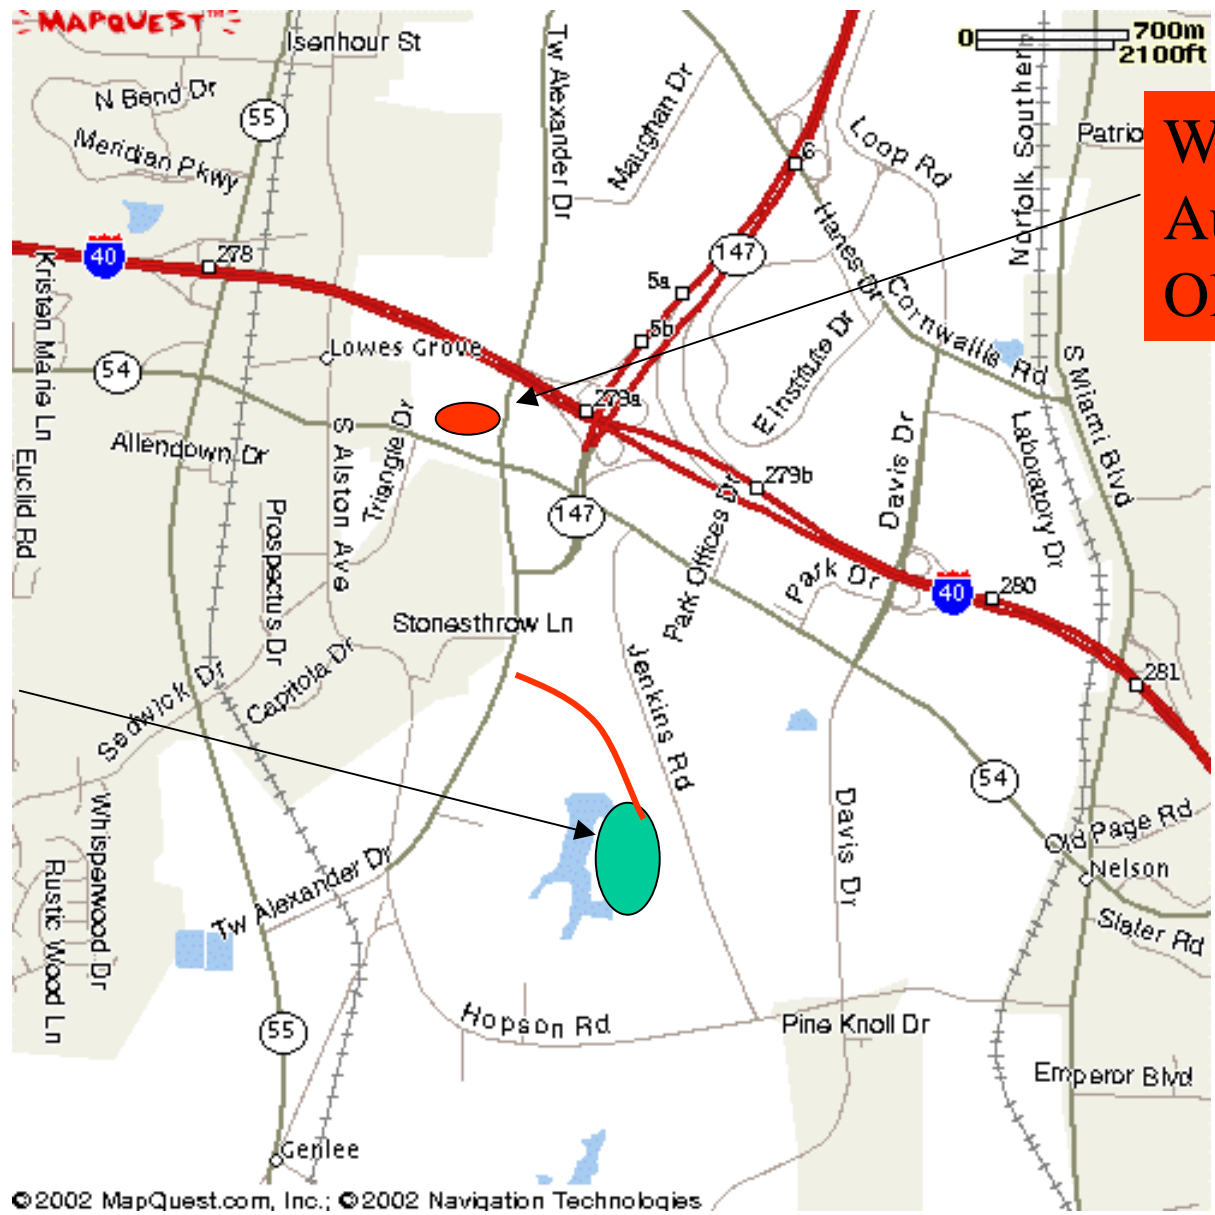

RRWG Meeting Aug 28-29, 2002

Wednesday
Aug 28th
Old EPA Bldg

Thursday
Aug 29th
New EPA
Bldg C

EPA-RTP CAMPUS PARKING AND TRANSPORTATION